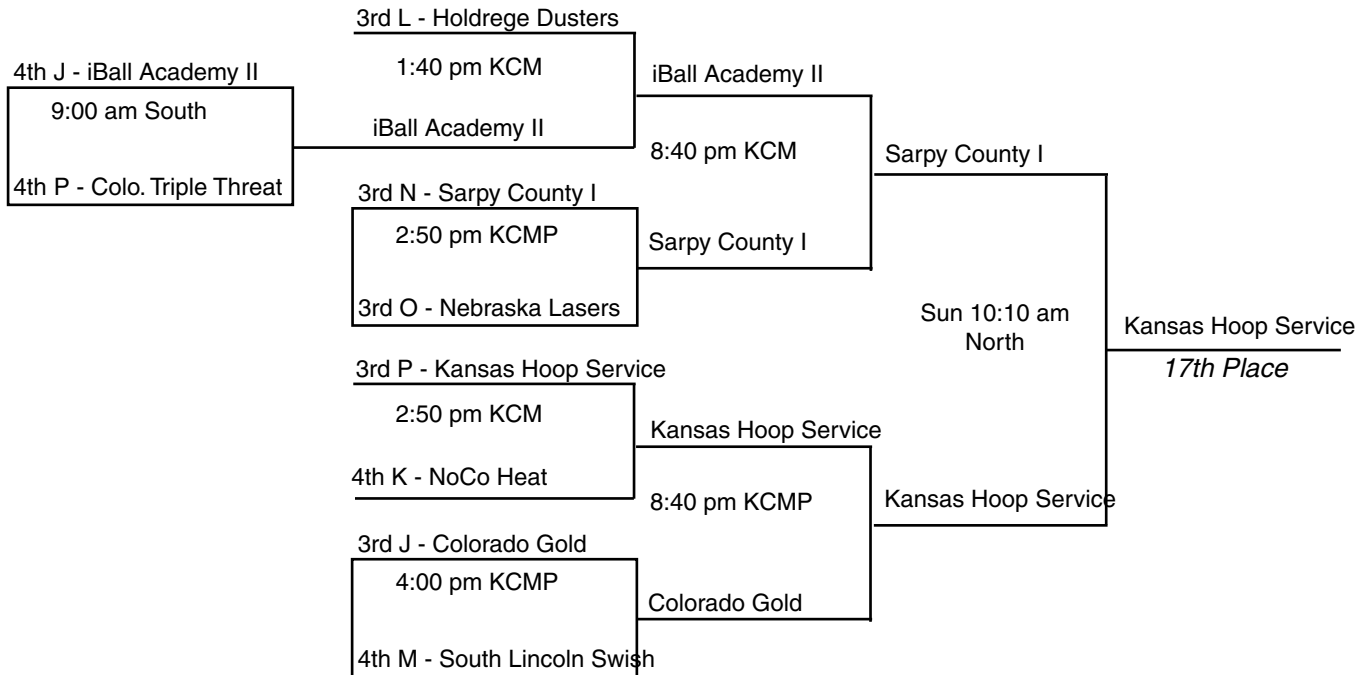

Miss Basketball Big Show

July 1-4, 2010 • Kearney, Nebraska

Consolation Bracket "A"