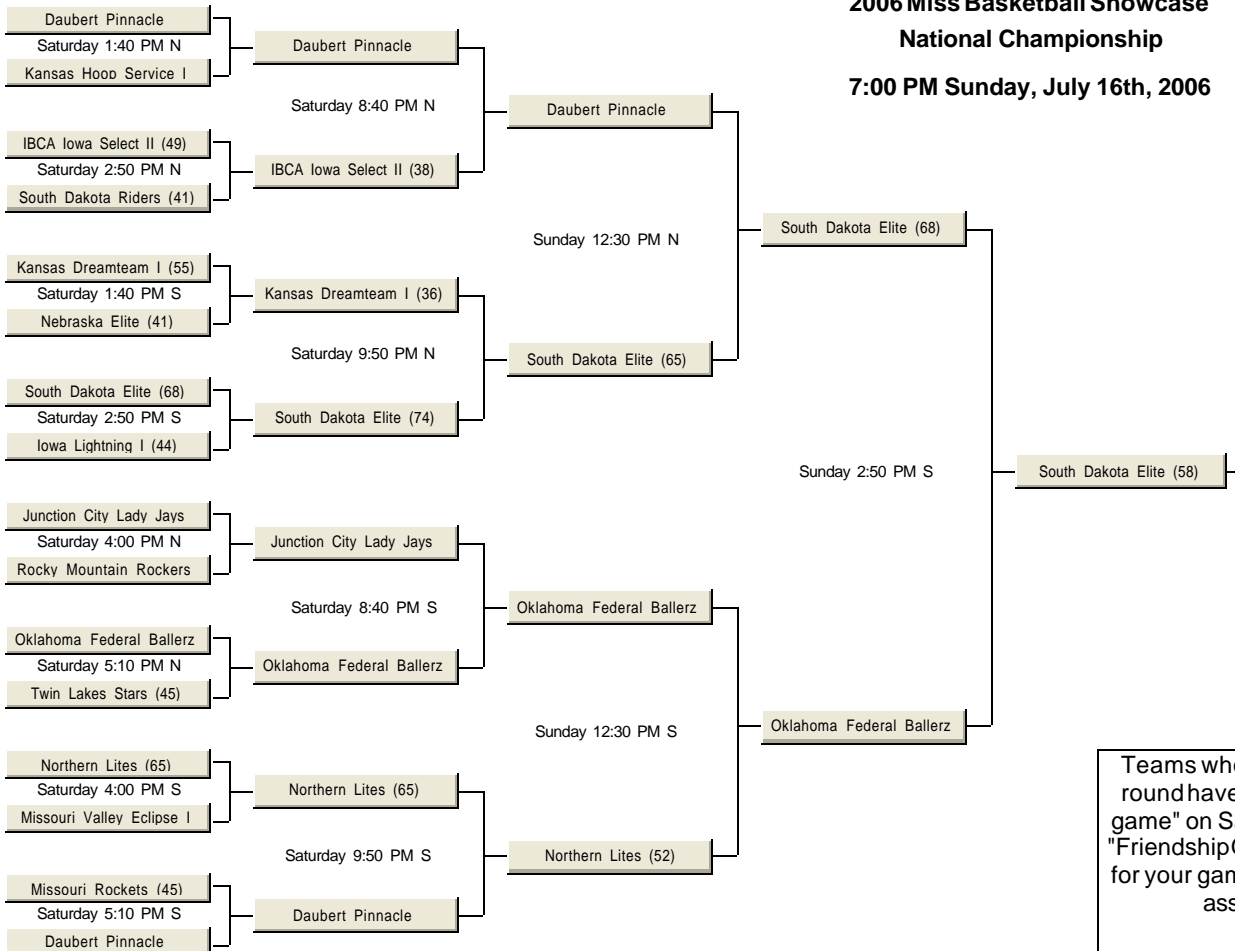

**2006 Miss Basketball Showcase
National Championship
7:00 PM Sunday, July 16th, 2006**

Teams who lose in the first round have one "friendship game" on Saturday. See the "Friendship Games" schedule for your game time and court assignment.