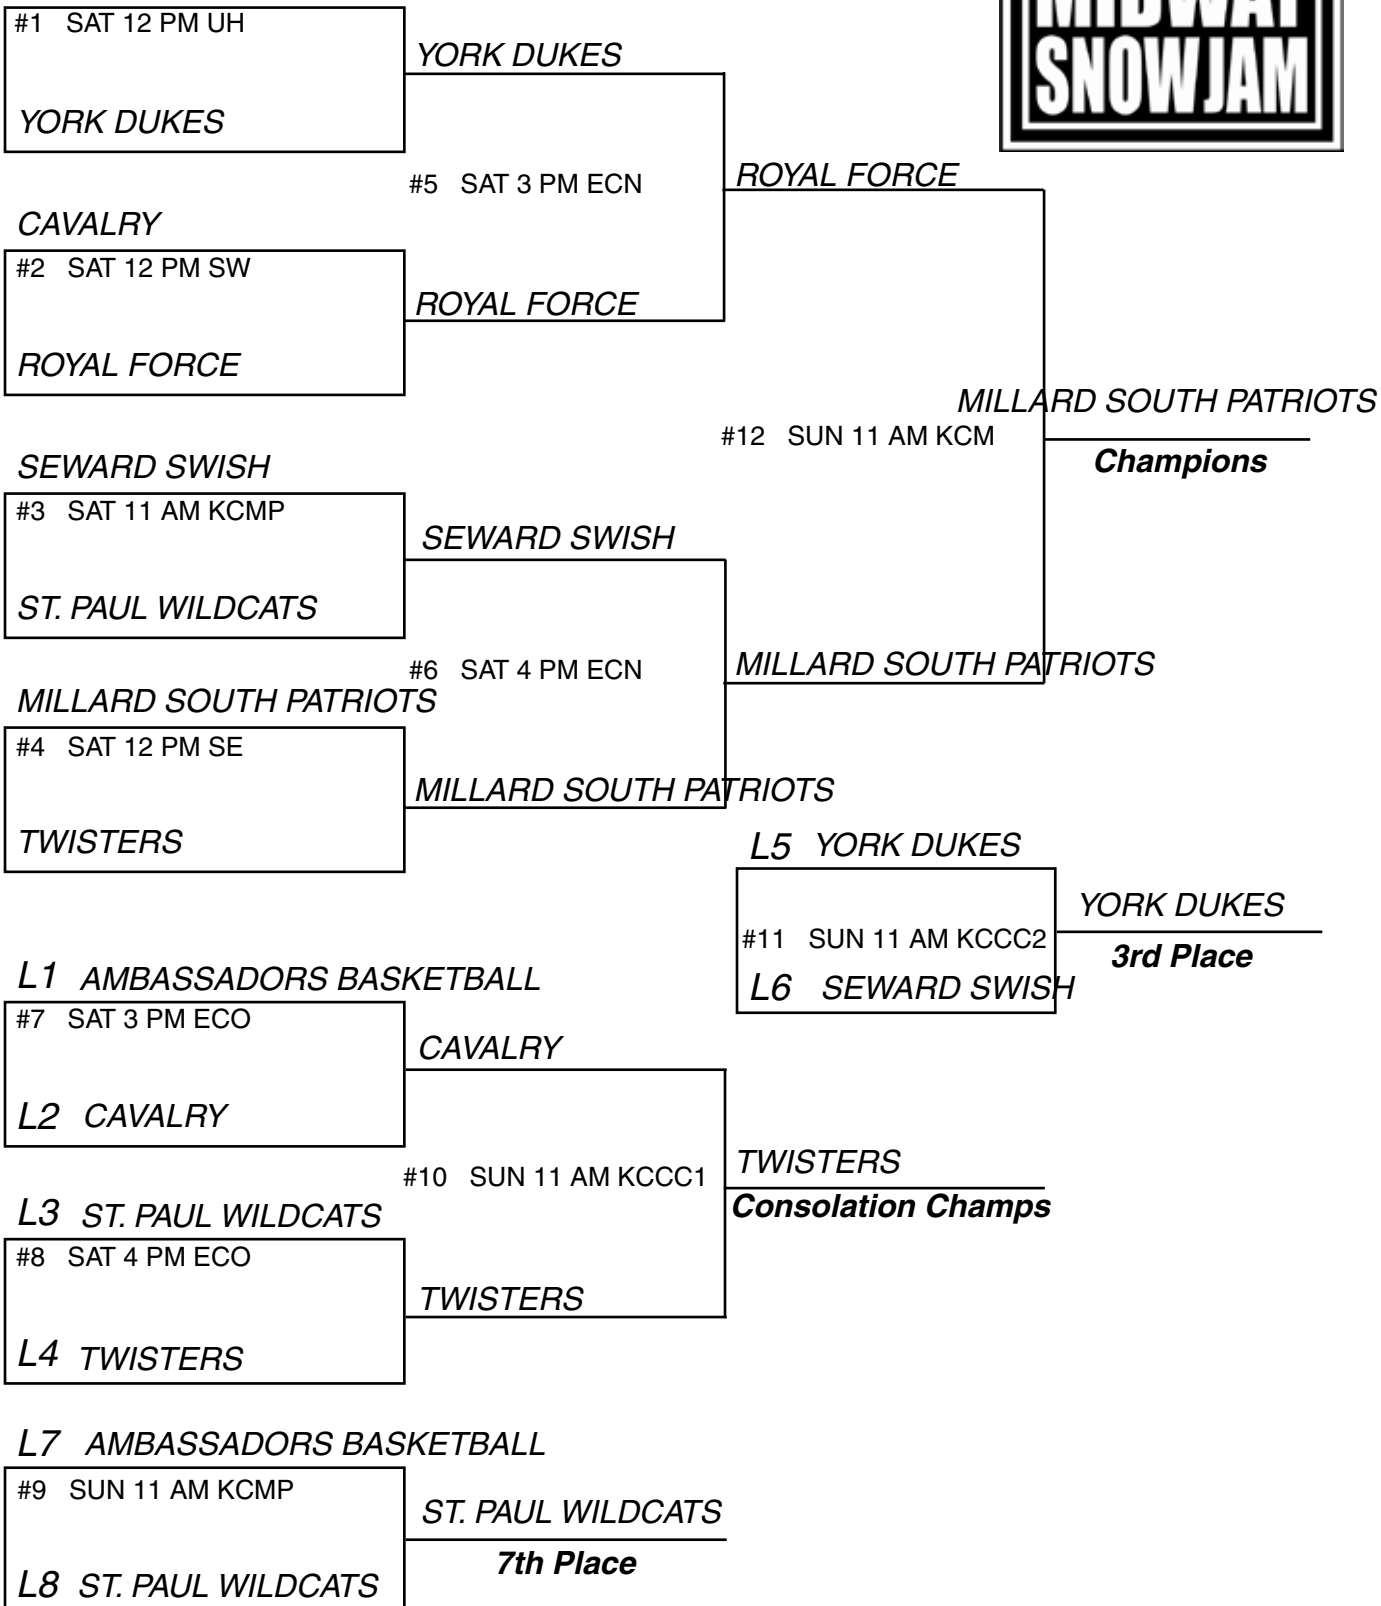

AMBASSADORS BASKETBALL